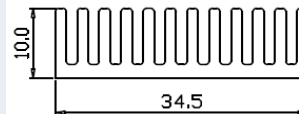

Series Number: RG-CM296
Dimension(mm): 30.0x6.0xFree

Series Number: RG-CM348
Dimension(mm): 30.0x13.6xFree

Series Number: RG-CM343
Dimension(mm): 30.1x9.4xFree

Series Number: RG-CM368
Dimension(mm): 30.1x10.0xFree

Series Number: RG-CM369
Dimension(mm): 30.7x6.0xFree

Series Number: RG-CM345
Dimension(mm): 34.5x10.0xFree

Series Number: RG-CM468
Dimension(mm): 34.5x16.5xFree

Series Number: RG-CM318
Dimension(mm): 35.0x6.0xFree