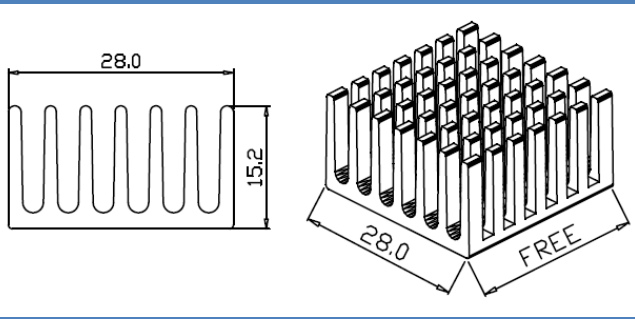

Series Number: RG-CM428
Dimension(mm): 25.3x10.0xFree

Series Number: RG-CM428CUT
Dimension(mm): 25.3x10.0xFree

Series Number: RG-CM298
Dimension(mm): 28.0x5.7xFree

Series Number: RG-CM347
Dimension(mm): 28.0x6.0xFree

Series Number: RG-CM275
Dimension(mm): 28.0x8.0xFree

Series Number: RG-CM360
Dimension(mm): 28.0x11.0xFree

Series Number: RG-CM396
Dimension(mm): 28.0x15.2xFree

Series Number:
Dimension(mm):

Series Number:
Dimension(mm):