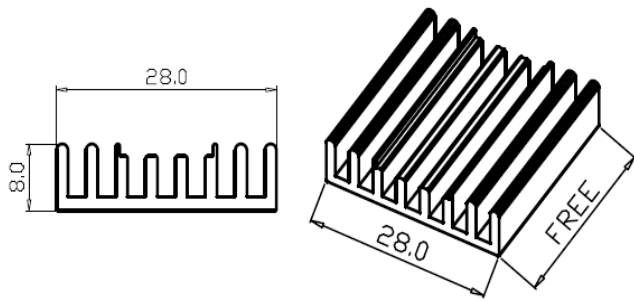

Series Number: RG-CM428
Dimension(mm): 25.3x10.0xFree

Series Number: RG-CM428CUT
Dimension(mm): 25.3x10.0xFree

Series Number: RG-CM298
Dimension(mm): 28.0x5.7xFree

Series Number: RG-CM347
Dimension(mm): 28.0x6.0xFree

Series Number: RG-CM275
Dimension(mm): 28.0x8.0xFree

Series Number: RG-CM360
Dimension(mm): 28.0x11.0xFree

Series Number: RG-CM396
Dimension(mm): 28.0x15.2xFree

Series Number:
Dimension(mm):

Series Number:
Dimension(mm):