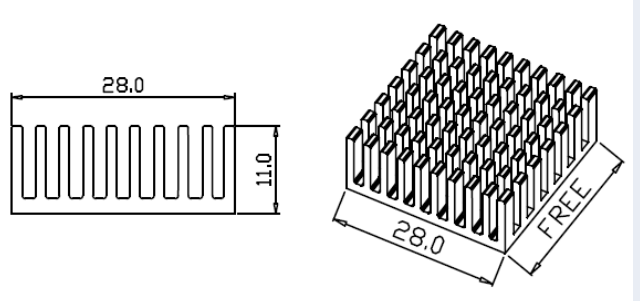

Series Number: RG-CM428
Dimension(mm): 25.3x10.0xFree

Series Number: RG-CM428CUT
Dimension(mm): 25.3x10.0xFree

Series Number: RG-CM298
Dimension(mm): 28.0x5.7xFree

Series Number: RG-CM347
Dimension(mm): 28.0x6.0xFree

Series Number: RG-CM275
Dimension(mm): 28.0x8.0xFree

Series Number: RG-CM360
Dimension(mm): 28.0x11.0xFree

Series Number: RG-CM396
Dimension(mm): 28.0x15.2xFree

Series Number:
Dimension(mm):

Series Number:
Dimension(mm):